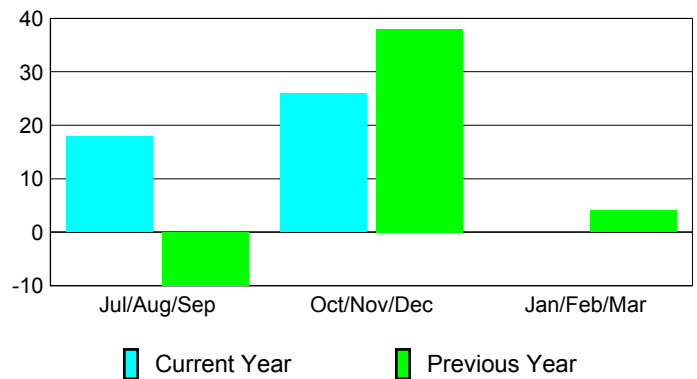

Membership Results 2012-2013

Membership 2011-2012

Month	Net Memb Goal	Actual New Memb	Actual Dropped Memb	Gain/Loss of Memb	Gain/Loss of Memb
Jul/Aug/Sep	50	96	-78	18	-10
Oct/Nov/Dec	50	72	-46	26	38
Jan/Feb/Mar	50				4
Totals	150	168	-124	44	32

Membership Results 2012-2013

Goal, New, Dropped, Gain/Loss

Comparison of Membership Gain/Loss

Current Year Compared to the Previous Year

Gender Comparison 2012-2013

Jul/Aug/Sep

Oct/Nov/Dec

Jan/Feb/Mar