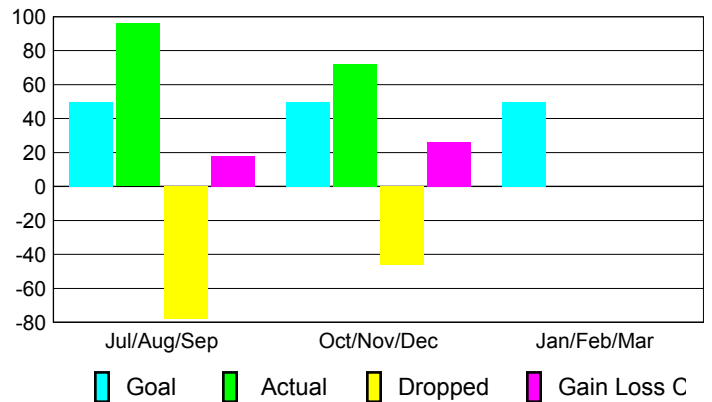

Membership Results 2012-2013

Goal, New, Dropped, Gain/Loss

Comparison of Membership Gain/Loss

Current Year Compared to the Previous Year