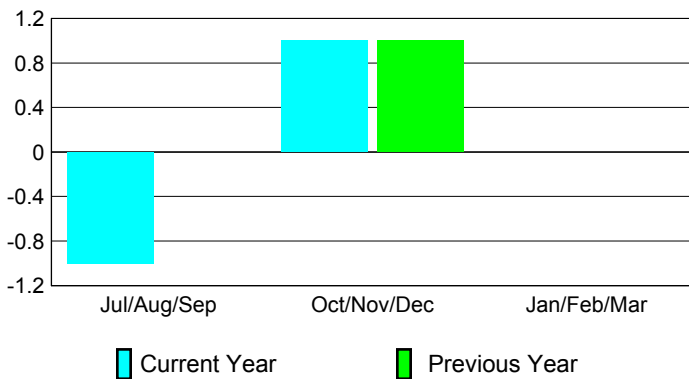

2012-2013 GMT Reports for District (or Undistricted) **District 333 C**

GMT: **Shinobu Goto**

Location: **JAPAN**

GMT CA: **5**

CLUBS

Club Results 2012-2013

Clubs 2011-2012

Month	New Club Goal	Actual New Clubs	Actual Dropped Clubs	Gain/Loss of Clubs	Gain/Loss of Clubs
Jul/Aug/Sep	1	0	-1	-1	0
Oct/Nov/Dec	1	1	0	1	1
Jan/Feb/Mar	1				0
Totals	3	1	-1	0	1

Club Results 2012-2013

Goal, New, Dropped, Gain/Loss

Comparison of Club Gain/Loss

Current Year Compared to the Previous Year

YTD Status Quo Clubs 2012-2013

Status Quo Clubs Compared to Status Quo Members

MEMBERSHIP