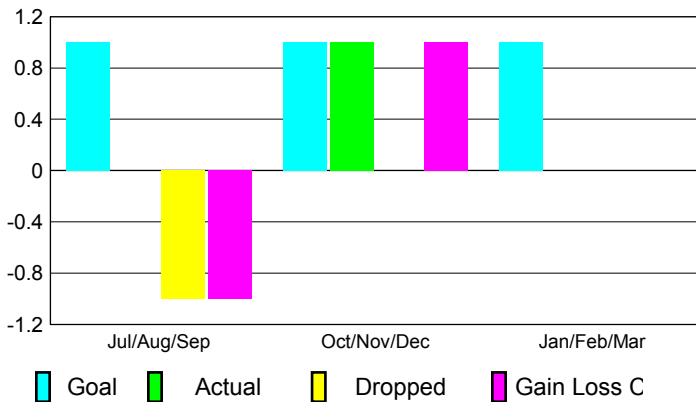

2012-2013 GMT Reports for District (or Undistricted) **District 333 C**

GMT: **Shinobu Goto**

Location: **JAPAN**

GMT CA: **5**

CLUBS

Club Results 2012-2013

Clubs 2011-2012

Month	New Club Goal	Actual New Clubs	Actual Dropped Clubs	Gain/Loss of Clubs	Gain/Loss of Clubs
Jul/Aug/Sep	1	0	-1	-1	0
Oct/Nov/Dec	1	1	0	1	1
Jan/Feb/Mar	1				0
Totals	3	1	-1	0	1

Club Results 2012-2013

Goal, New, Dropped, Gain/Loss

Comparison of Club Gain/Loss

Current Year Compared to the Previous Year

YTD Status Quo Clubs 2012-2013

Status Quo Clubs Compared to Status Quo Members

MEMBERSHIP